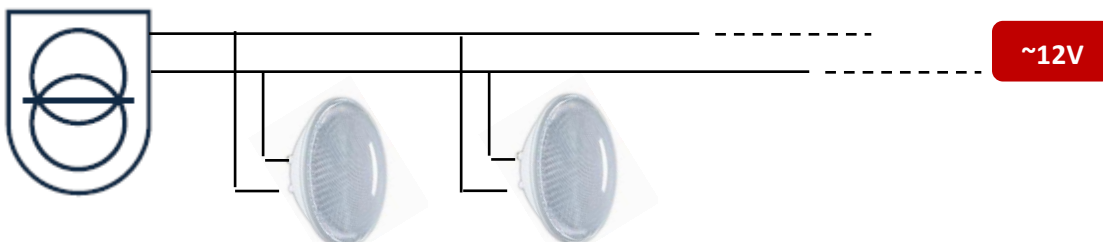

CONNECTION :

Use a 2 x 1mm² minimum cross section of connecting cable, to adapt according to the distance between the junction box of the projector and the transformer well as the power input.