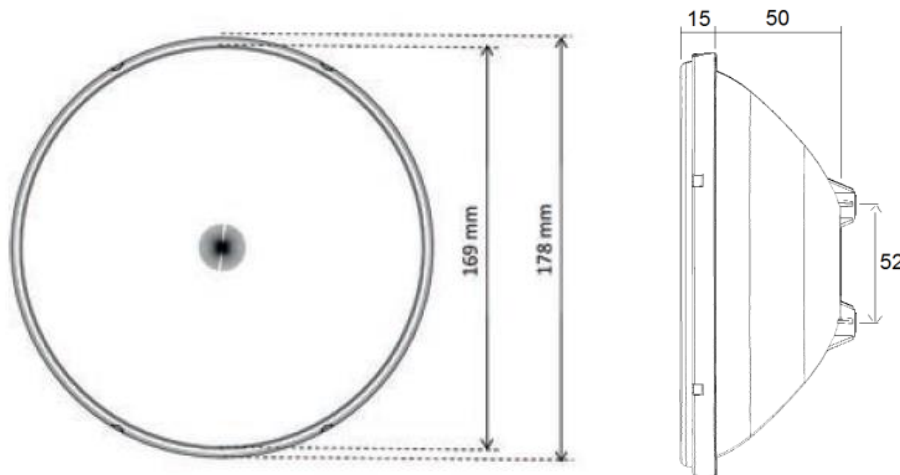

SPECIFICATIONS

PAR56 LED LAMP FOR SWIMMING POOL LEDINPOOL – WHITE LIGHTING

- Model : 502815/502808
- Type : 60 LED 3528 / 120°
- Color : white 6500K
- Control : On/Off
- Material : Polycarbonate (PC)
- Wire connection : 2 screw terminals
- HS code : 9405403990
- Bar code : 3700450502815
- Bar code : 3700450502808

DIMENSIONS :

PACKING :

P/N	Box	Gross Weight	Size	carton	Gross Weight	Size	Pallet	Gross Weight	Size
502815	1U	0,5kg	17x17x17cm	6U	4,4kg	53x36x18cm	360U	275kg	100x120x205cm
502808	N/A	N/A	N/A	12U	6,5kg	50x35x33cm	240U	140kg	80x120x180cm

CONNECTION :

Use a 2 x 1mm² minimum cross section of connecting cable, to adapt according to the distance between the junction box of the projector and the transformer well as the power input.

**USE ONLY WITH A SAFETY TRANSFORMER / DO NOT PLUG IN SERIES /
PROTECT THE CONNECTOR WITH INSULATING GEL**

LEDINPOOL_PAR56WH60_30082018 / These data are subject to change without notice.

SPECIFICATIONS

PHOTOMETRY : (Measurements performed in laboratory; * measurements made in water immersion)

Color temperature: white 6500K