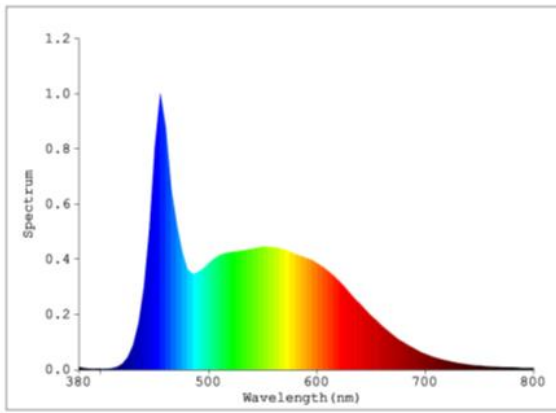

LEDINPOOL_PAR56WH60_30082018 / These data are subject to change without notice.

SPECIFICATIONS

PHOTOMETRY : (Measurements performed in laboratory; * measurements made in water immersion)

Color temperature: white 6500K

Ra (IRC) : 86*

Diffusion angle : 120°

Nominal luminous flux : 1650 lumens*

Useful luminous flux (angle 120°) : 1450 lumens*

ELECTRICAL PARAMETERS:

Instant power : 13,50W*

Stabilized power >1h : 13,50W*

PF : 0,7