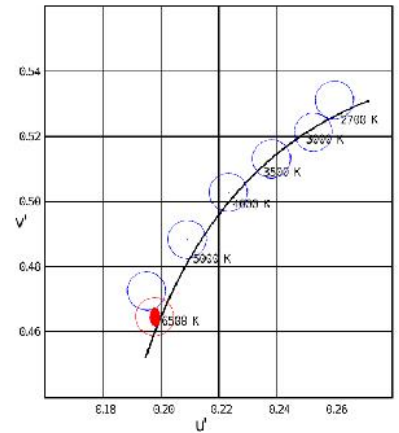

SPECIFICATIONS

PAR56 LED LAMP FOR SWIMMING POOL LEDINPOOL – WHITE LIGHTING

- Model : 502815/502808
- Type : 60 LED 3528 / 120°
- Color : white 6500K
- Control : On/Off
- Material : Polycarbonate (PC)
- Wire connection : 2 screw terminals
- HS code : 9405403990
- Bar code : 3700450502815
- Bar code : 3700450502808

LEDINPOOL_PAR56WH60_30082018 / These data are subject to change without notice.

SPECIFICATIONS

PHOTOMETRY : (Measurements performed in laboratory; * measurements made in water immersion)

Color temperature: white 6500K

Ra (IRC) : 86*

Diffusion angle : 120°

Nominal luminous flux : 1650 lumens*

Useful luminous flux (angle 120°) : 1450 lumens*

ELECTRICAL PARAMETERS:

Instant power : 13,50W*

Stabilized power >1h : 13,50W*

PF : 0,7