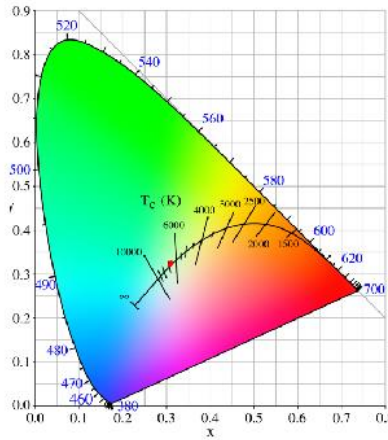

LEDINPOOL_PAR56WH60_30082018 / These data are subject to change without notice.

SPECIFICATIONS

PHOTOMETRY : (Measurements performed in laboratory; * measurements made in water immersion)

Color temperature: white 6500K

Ra (IRC) : 86*

Diffusion angle : 120°

Nominal luminous flux : 1650 lumens*

Useful luminous flux (angle 120°) : 1450 lumens*

ELECTRICAL PARAMETERS:

Instant power : 13,50W*

Stabilized power >1h : 13,50W*

PF : 0,7