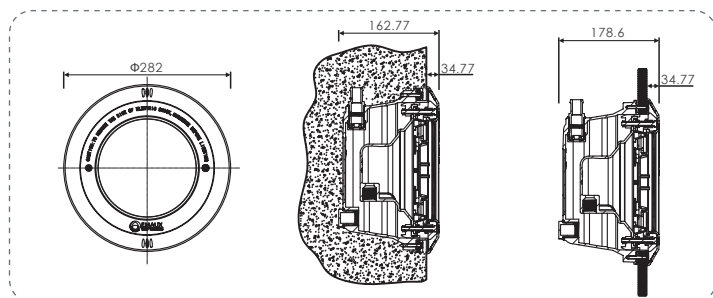

Light Color:

EL Series Underwater Lights

EL-NP300 Series Underwater Light

WITH A HIGH-IMPACT PLASTIC NICHE

Waterproof Standard
IP68

Material
S.S. or plastic face ring, plastic nichd

Cable
2.5m

Installation
Wall mounted (housing type)